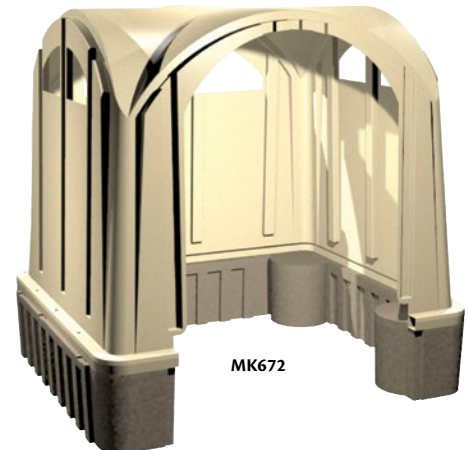

MK672

Model No.	No. of Walls	Colour	Wt. lbs.	Price /Each
MK672	3	Tan	465	
MK673	2	Tan	455	
MK710	3	Grey	465	
MK711	2	Grey	455	

www.ROTEK
PLASTIC.COM